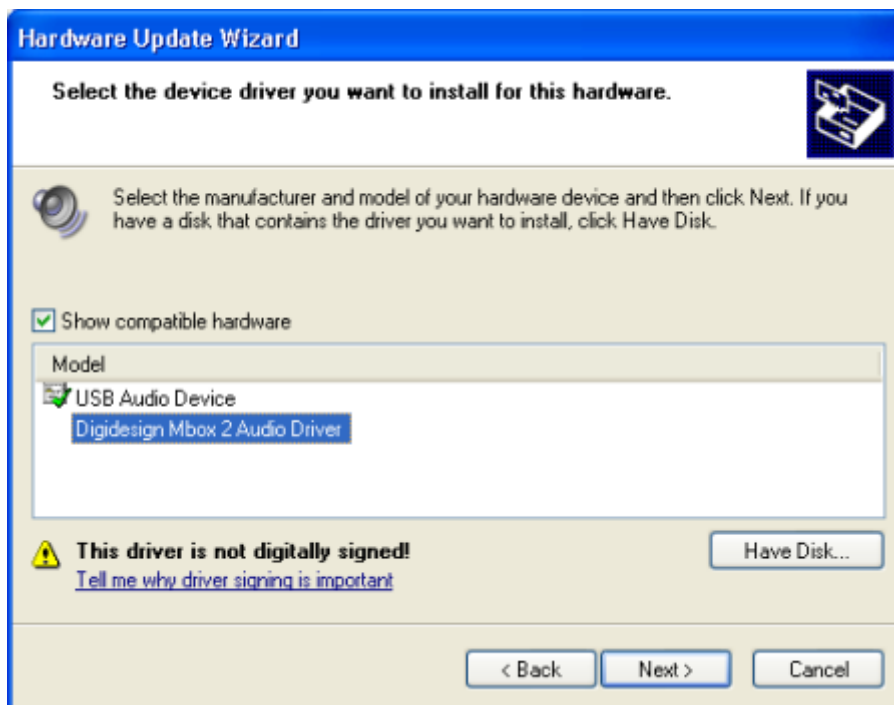

firmware update for mbox 2 pro

Download firmware update for mbox 2 pro

Our software is
100% SAFE
to download!

Spyware Free
Adware Free
Virus Free

100%
GUARANTEE
VIRUS FREE SOFTWARE

My B593s had ancient Sonera branded firmware that has DNS issues when IPv6 is active. At least IPv6 reverse queries stall causing long delays.