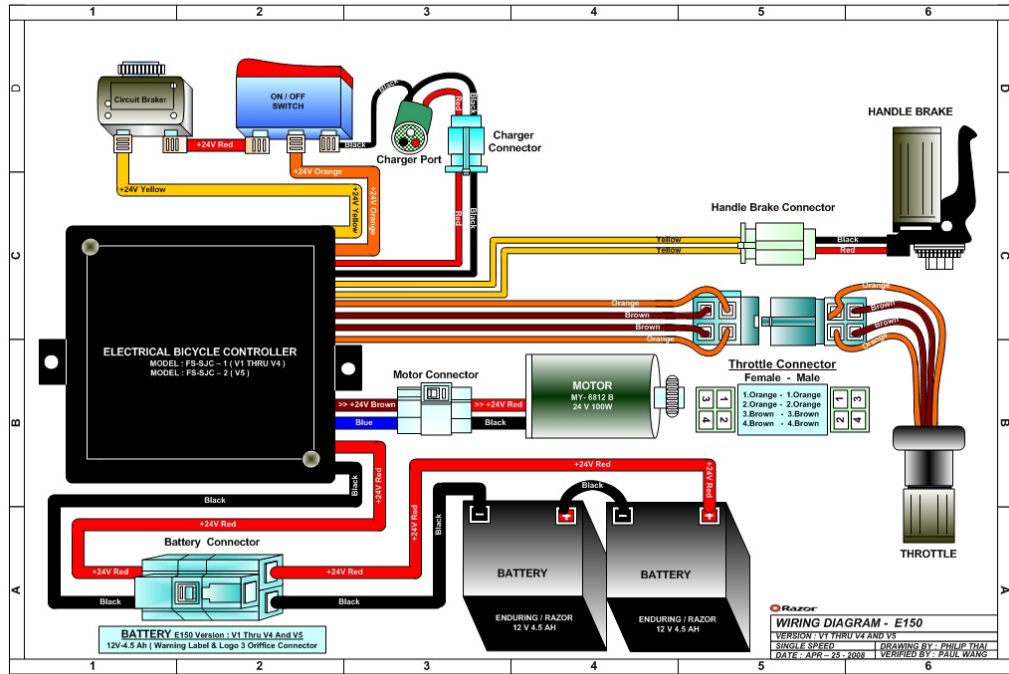

Razor Battery Charger for the e200, e300, PR200, Pocket Mod, Sports Mod, and Dirt Quad

Shop for Razor Electric Scooter parts, batteries, wheels, tires, electrical components, control modules for your E Series scooter.