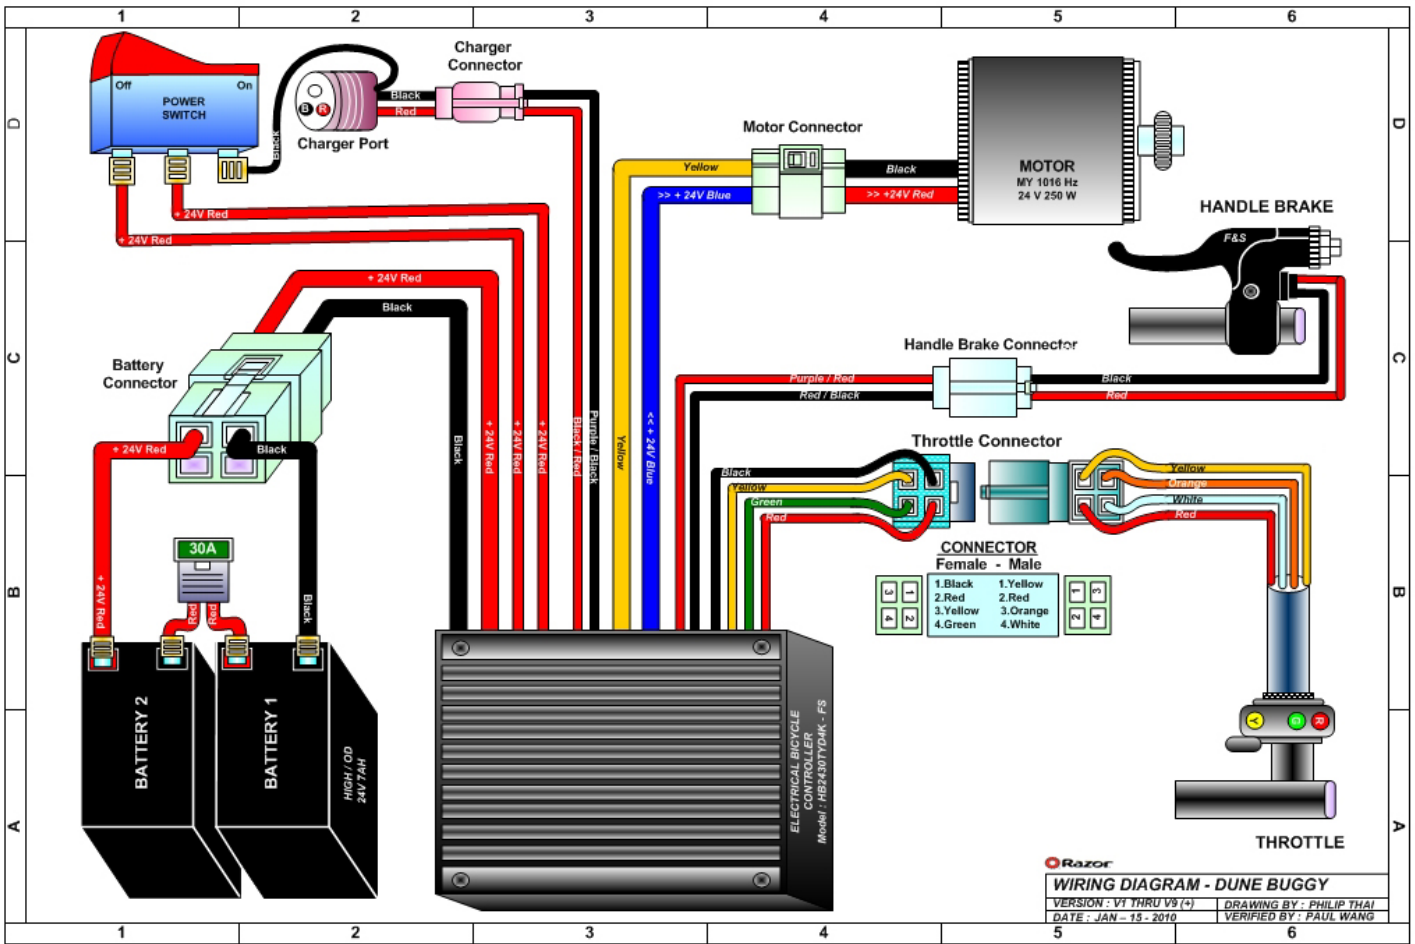

Razor Battery Charger for the e200, e300, PR200, Pocket Mod, Sports Mod, and Dirt Quad

Shop for Razor Electric Scooter parts, batteries, wheels, tires, electrical components, control modules for your E Series scooter.